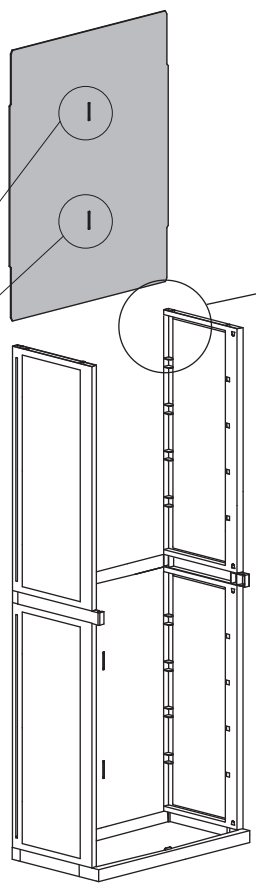

BIOS MIDI

Art. 301 cm 65x37x165h | in 26x15x65h

A

PZ / PCS 2

B

PZ / PCS 4

C

PZ / PCS 4

S

PZ / PCS 1

T

PZ / PCS 1

1

2

3

4

5

00

x1

00

6

S2

x1

S1