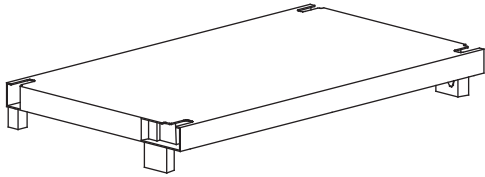

BIOS MIDI

Art. 301 cm 65x37x165h | in 26x15x65h

A

PZ / PCS 2

B

PZ / PCS 4

C

PZ / PCS 4