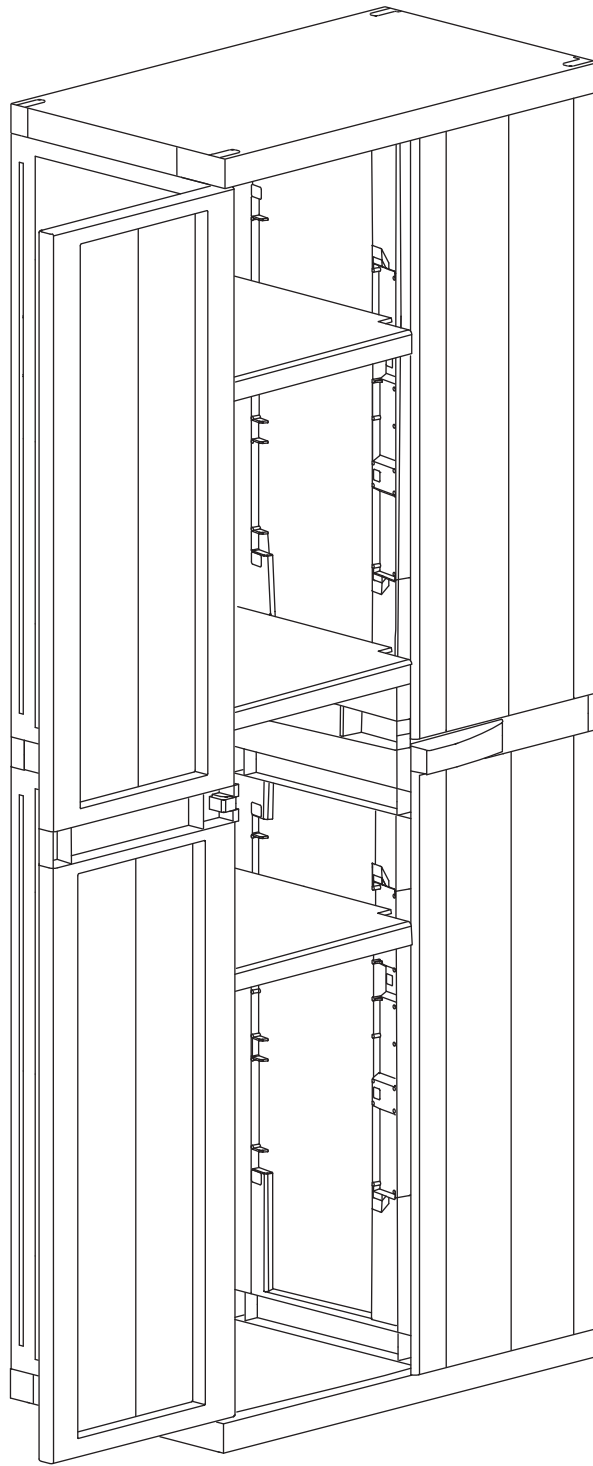

BIOS MIDI

Art. 301 cm 65x37x165h | in 26x15x65h

A

PZ / PCS 2

B

PZ / PCS 4

C

PZ / PCS 4